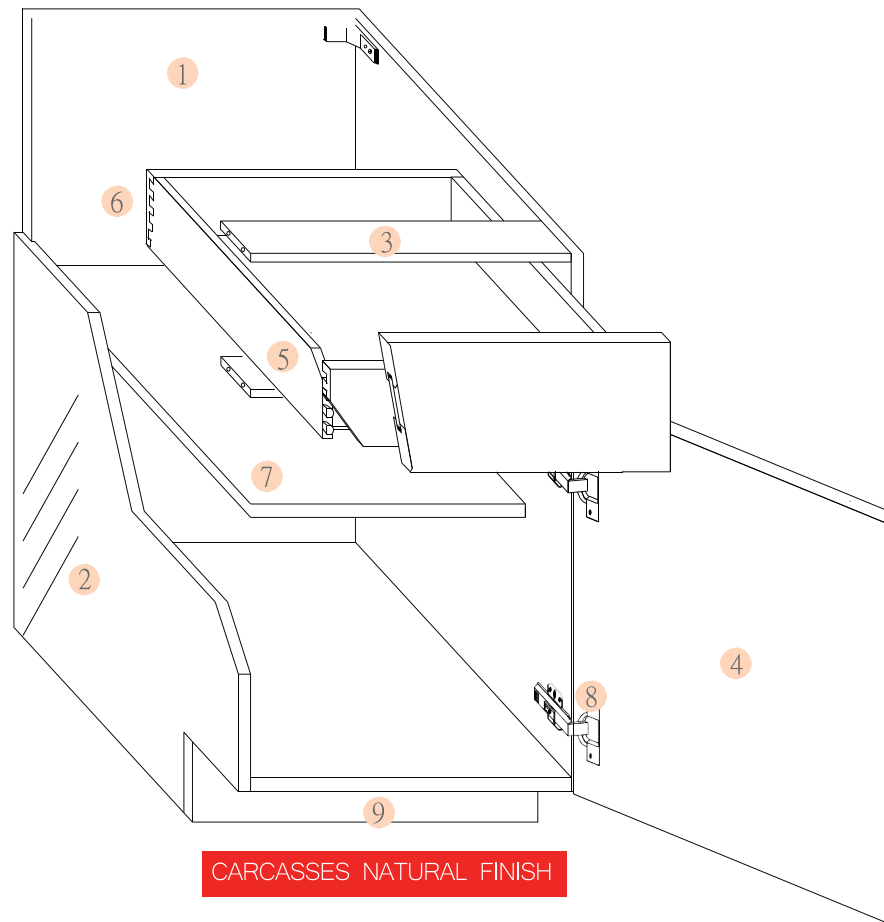

LAZY SUSAN METAL RACK SOLD SEPARATELY, SEE ACCESSORIES. PLYWOOD SHELVES INCLUDED

UTILITY CABINET 90"

ITEM	WIDTH	HEIGHT	DEPTH	PRICE
UC1590	15	90	24	\$1,800
UC1890	18	90	24	\$2,025

UTILITY CABINET 84"

ITEM	WIDTH	HEIGHT	DEPTH	PRICE
UC1584	15	84	24	\$1,667
UC1884	18	84	24	\$1,882

OVEN CABINET 90"

ITEM	WIDTH	HEIGHT	DEPTH	PRICE
OC3090	30	90	24	\$2,659

OVEN CABINET 84"

ITEM	WIDTH	HEIGHT	DEPTH	PRICE
OC3084	30	84	24	\$2,507

VANITY SINK BASE

ITEM	WIDTH	HEIGHT	DEPTH	PRICE
VSB-30	30	34 1/2	21	\$942
VSB-36	36	34 1/2	21	\$1,072

VANITY DRAWER BASE CABINET

ITEM	WIDTH	HEIGHT	DEPTH	PRICE
VDB12-3	12	34 1/2	21	\$574
VDB15-3	15	34 1/2	21	\$660
VDB18-3	18	34 1/2	21	\$745

INTRODUCING

BELLAGIO SERIES

- 1 5/8" finished inside plywood with 1/2" x 2 1/2" framing. Set into side panels with dado cut and secured with screws and metal L brackets to the side panels.
- 2 3/4" Side and bottom, top (for wall cabinets) plywood, edge banding for exposed sides.
- 3 3/4" bridges to add strength to the cabinets, connected to side panels with dowels and cams.
- 4 3/4", flat panel

- 5 Clear finished 5/8" solid wood and dove tail connected drawer sides with 1/4" plywood drawer bottom set into dado cut channels.
- 6 Undermounted, soft closing slides.
- 7 15 " deep 3/4"plywood adjustable shelf, with edge banding front and back.
- 8 6 way adjustable soft closing hinges.
- 9 3/4" toe kick with edge banding both sides that comes with every base cabinet.