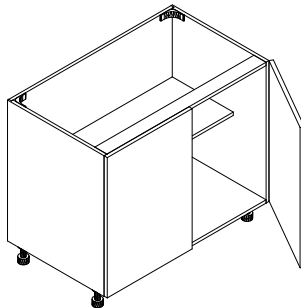

BASE FULL HEIGHT CABINETS