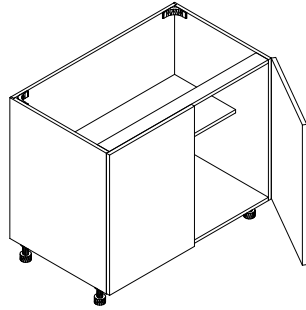

LAZY SUSAN METAL RACK SOLD SEPARATELY, SEE ACCESSORIES. PLYWOOD SHELVES INCLUDED

UTILITY CABINET 90"

ITEM	WIDTH	HEIGHT	DEPTH	PRICE
UC1590	15	90	24	\$1,800
UC1890	18	90	24	\$2,025

UTILITY CABINET 84"

ITEM	WIDTH	HEIGHT	DEPTH	PRICE
UC1584	15	84	24	\$1,667
UC1884	18	84	24	\$1,882

OVEN CABINET 90"

ITEM	WIDTH	HEIGHT	DEPTH	PRICE
OC3090	30	90	24	\$2,659

OVEN CABINET 84"

ITEM	WIDTH	HEIGHT	DEPTH	PRICE
OC3084	30	84	24	\$2,507

VANITY SINK BASE

ITEM	WIDTH	HEIGHT	DEPTH	PRICE
VSB-30	30	34 1/2	21	\$942
VSB-36	36	34 1/2	21	\$1,072