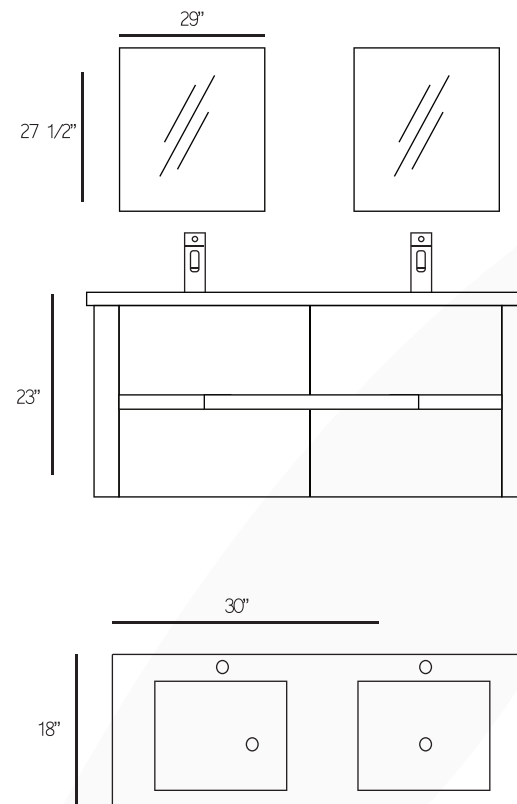

MODERN SERIES

CAREN

FLOOR STANDING OR WALL MOUNT ALL WOOD VANITY WITH POLISHED STEEL REMOVABLE LEGS
ONE PIECE WHITE CERAMIC TOP WITH INTEGRATED BASIN, MATCHING MORROR INCLUDED