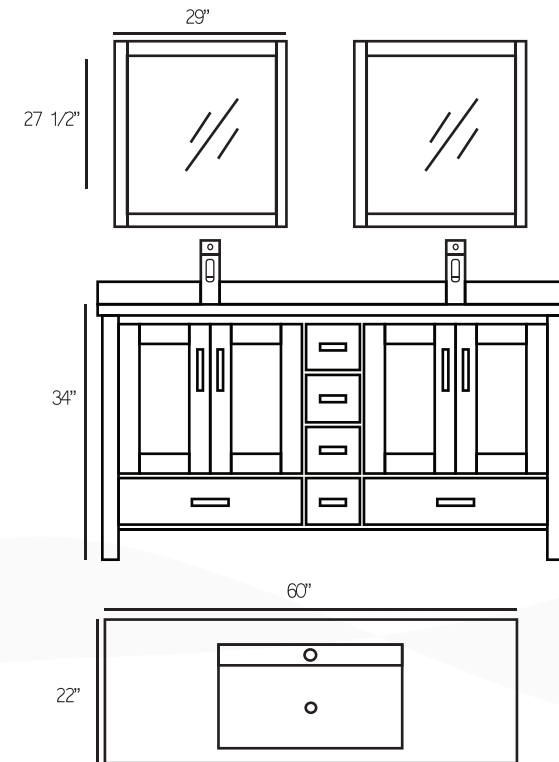

ASTORIA

FLOOR STANDING, ALL WOOD VANITY ONE THICK QUARTZ TOP WITH WHITE UNDERMOUNT BASIN, MATCHING MORROR INCLUDED