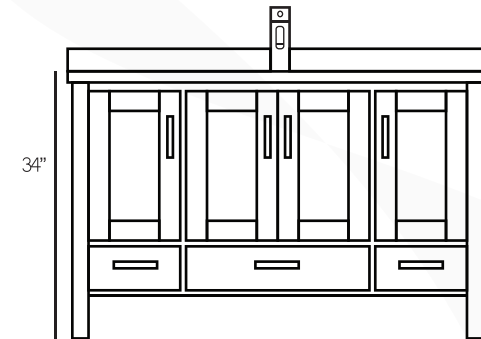

ASTORIA

FLOOR STANDING, ALL WOOD VANITY ONE THICK QUARTZ TOP WITH WHITE UNDERMOUNT BASIN, MATCHING MORROR INCLUDED