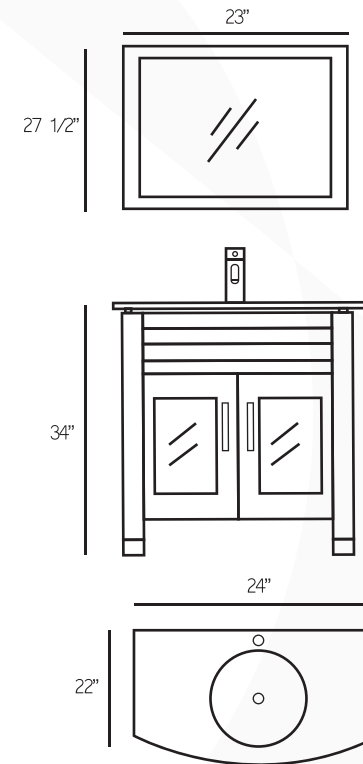

ADORA

FREE STANDING, ALL WOOD VANITY ONE PIECE FROSTED GLASS TOP WITH INTEGRATED BASIN MATCHING MORROR INCLUDED