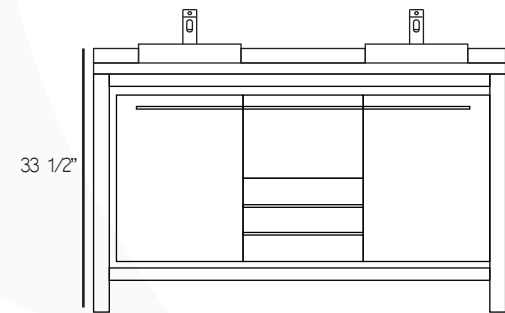

ALEXA

FLOOR STANDING, ALL WOOD VANITY ONE PIECE WHITE CERAMIC TOP WITH INTEGRATED BASIN, MATCHING MORROR INCLUDED