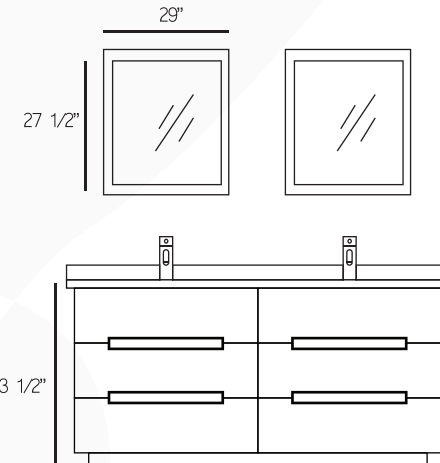

MODERN SERIES

VERONA

FLOOR STANDING, ALL WOOD 3 DRAWERS VANITY ONE PIECE WHITE CERAMIC TOP WITH INTEGRATED BASIN, MATCHING MORROR INCLUDED

AVAILABLE IN

W60" x H33 1/2" x D18"

WHITE

WALLNUT

VERONA