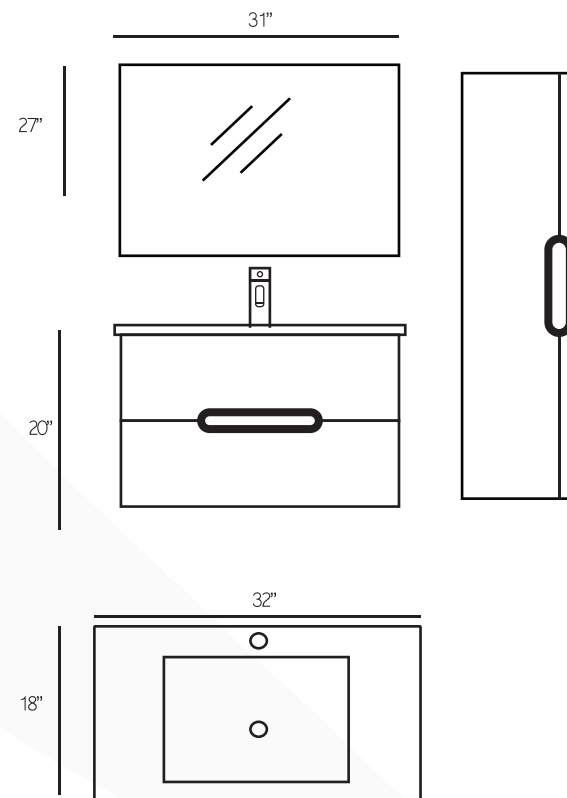

YAKIRA

ALL WOOD VANITY , WALL HUNG, CERAMIC TOP WITH INTEGRATED BASIN, MATCHING MIRROR INCLUDED.

AVAILABLE IN

W32" x H20" x D18"

W39" x H20" x D18"

W48" x H20" x D18"

HIGH GLOSS WHITE

WALNUT

YAKIRA