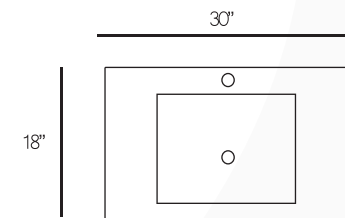

CARLO

FLOOR STANDING WITH 4 DRAWERS (3 FUNCTIONAL) ,
MATCHING MIRROR INCLUDED OR MEDICINE CABINET & CERAMIC TOP