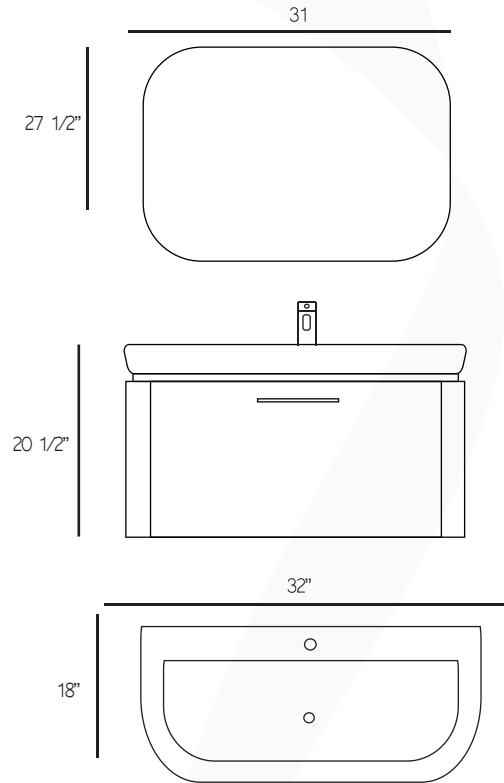

CHLOE

WALL MOUNT, ALL WOOD VANITY WITH ONE DRAWER FINISHED IN MATCHING INTERIOR
CERAMIC TOP WITH INTEGRATED BASIN, MATCHING MIRROR INCLUDED