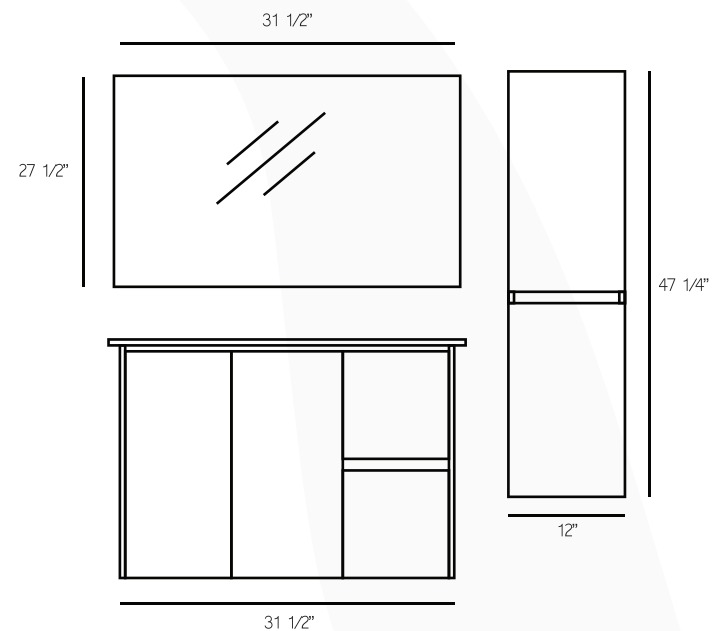

BELLEZZA SERIES

BELLEZZA SERIES

DOA

MODERN WALL MOUNTED, TWO DRAWERS STYLE, ALL WOOD VANITY WITH PORCELAIN WASHBASIN. MATCHING MIRROR INCLUDED. OPTIONAL SIDE CABINET.

AVAILABLE IN

W23 5/8" x H23 5/8" x D17 3/4"

W31 1/2" x H23 5/8" x D17 3/4"

W39 5/8" x H23 5/8" x D17 3/4"

ANTHRACITE

WHITE GLOSS

DOA

BELLEZZA SERIES

LINE

MODERN WALL MOUNTED, EUROPEAN STYLE, ALL WOOD VANITY WITH PORCELAIN WASHBASIN. MATCHING MIRROR INCLUDED. OPTIONAL SIDE CABINET.

ULTRA MODERN WALL MOUNTED, OUTSIDE OF THE BOX STYLE, ALL WOOD VANITY WITH PORCELAIN WASHBASIN. MATCHING MIRROR INCLUDED. OPTIONAL SIDE CABINET.

AVAILABLE IN

W31 1/2" x H23 5/8" x D17 3/4"

OTHELLO

SEGARE

GEOMETRIC

AVAILABLE IN

W24" x H34" x D18"

W30" x H34" x D18"

W36" x H34" x D18"

ESPRESSO

CHESTNUT

WHITE

WALNUT