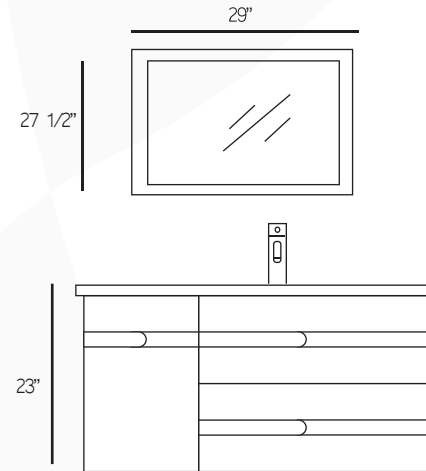

W39" x H20" x D18"

W48" x H20" x D18"

HIGH GLOSS WHITE

WALNUT

YAKIRA

MODERN SERIES

YASMINE

ALL WOOD VANITY , WALL HUNG, CERAMIC TOP
WITH INTEGRATED BASIN, MATCHING MIRROR INCLUDED.