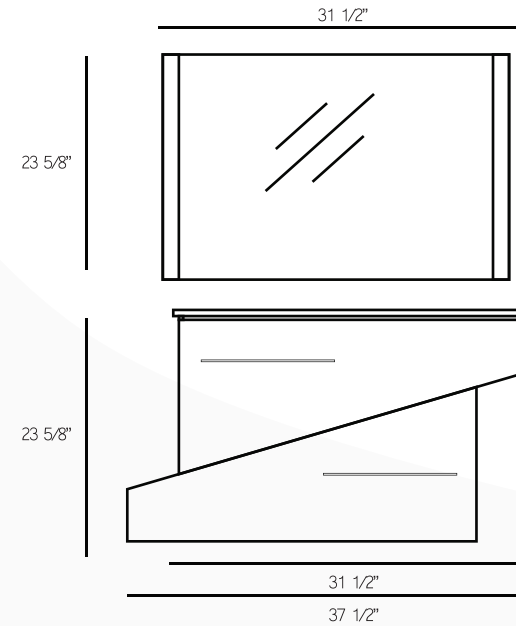

AVAILABLE IN

W31 1/2" x H23 5/8" x D17 3/4"

W39 3/8" x H23 5/8" x D17 3/4"

SMOKY

WHITE GLOSS

LINE

BELLEZZA SERIES

GEOMETRIC

ULTRA MODERN WALL MOUNTED, OUTSIDE OF THE BOX STYLE, ALL WOOD VANITY WITH PORCELAIN WASHBASIN. MATCHING MIRROR INCLUDED. OPTIONAL SIDE CABINET.

AVAILABLE IN

W31 1/2" x H23 5/8" x D17 3/4"

OTHELLO

SEGARE

GEOMETRIC

AVAILABLE IN

W24" x H34" x D18"

W30" x H34" x D18"

W36" x H34" x D18"

ESPRESSO

CHESTNUT

WHITE

WALNUT