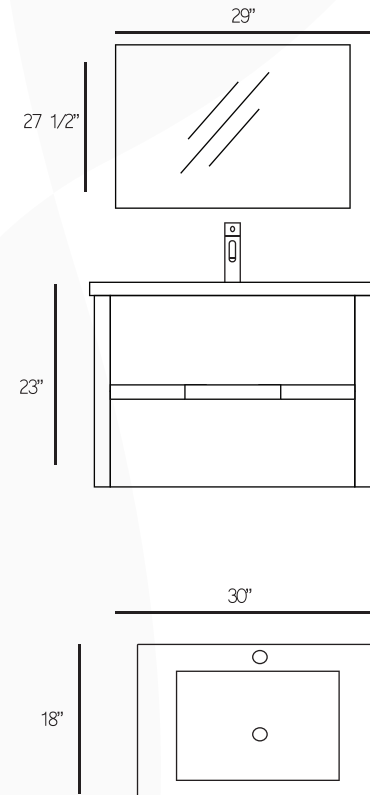

MODERN SERIES

CAREN

FLOOR STANDING OR WALL MOUNT ALL WOOD VANITY WITH POLISHED STEEL REMOVABLE LEGS
ONE PIECE WHITE CERAMIC TOP WITH INTEGRATED BASIN, MATCHING MORROR INCLUDED

AVAILABLE IN

W30" x H33 1/2" x D18"

W36" x H33 1/2" x D18"

WHITE

BLACK

CAREN