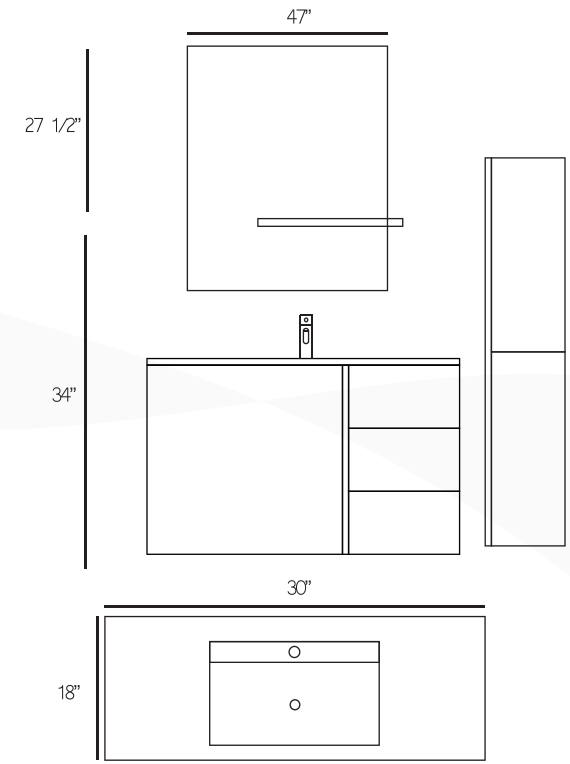

CALEB

WALL MOUNT, ALL WOOD VANITY ONE PIECE FROSTED GLASS TOP WITH INTEGRATED BASIN, MATCHING MORROR INCLUDED