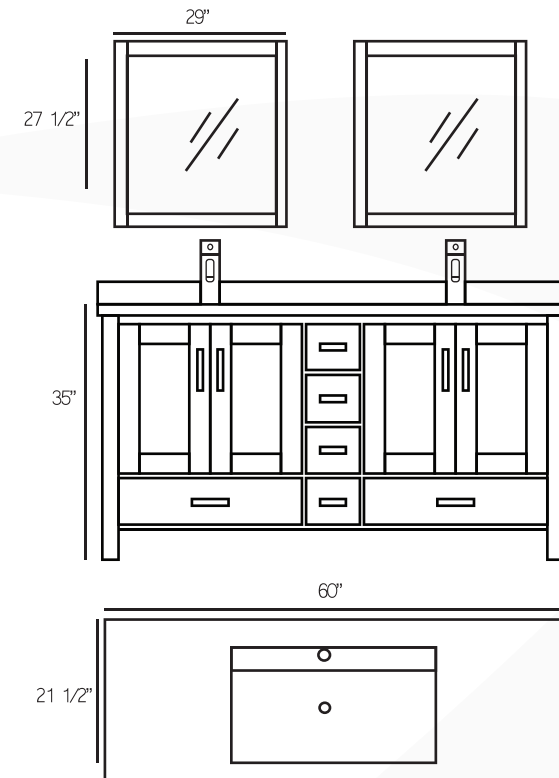

AUGUSTA

FLOOR STANDING, ALL WOOD VANITY ONE THICK QUARTZ TOP WITH WHITE UNDERMOUNT BASIN, MATCHING MORROR INCLUDED