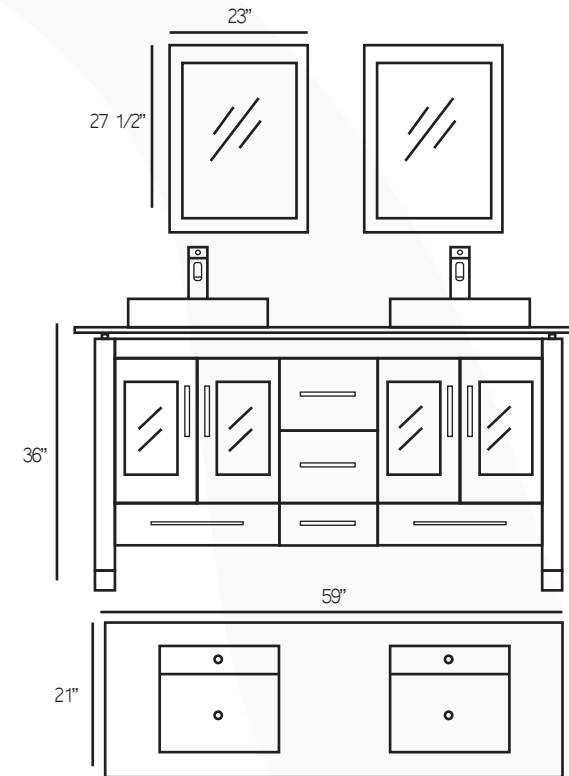

ADRIAN

FREE STANDING, ALL WOOD VANITY ONE PIECE WHITE QUARTZ TOP AND ABOVE MOUNT BASIN, MATCHING MORROR INCLUDED