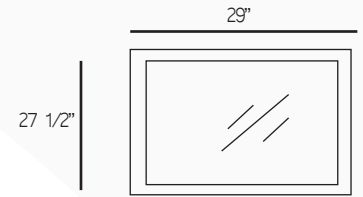

ALEXA

FLOOR STANDING, ALL WOOD VANITY ONE PIECE WHITE CERAMIC TOP WITH INTEGRATED BASIN, MATCHING MIRROR INCLUDED