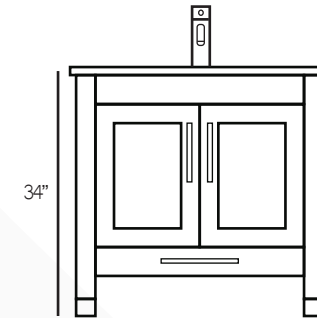

AMARA

FLOOR STANDING, ALL WOOD VANITY ONE PIECE FROSTED GLASS WITH INTEGRATED BASIN, MATCHING MORROR INCLUDED