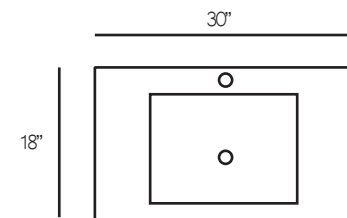

AVAILABLE IN

W24" x H34" x D18"

W30" x H34" x D18"

W36" x H34" x D18"

ESPRESSO

CHESTNUT

WHITE

WALNUT