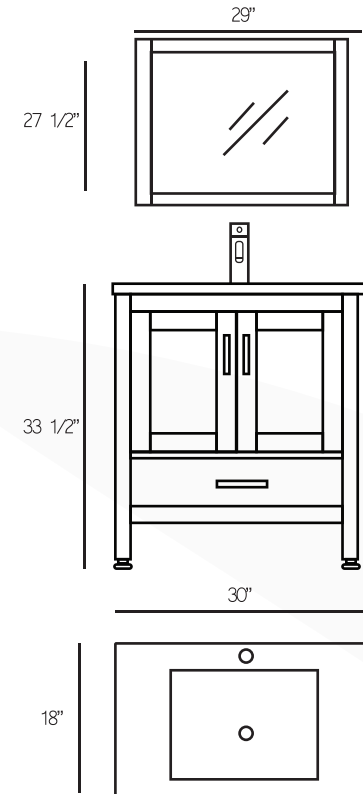

ASTORIA

FLOOR STANDING, ALL WOOD VANITY ONE THICK QUARTZ TOP WITH WHITE UNDERMOUNT BASIN, MATCHING MORROR INCLUDED