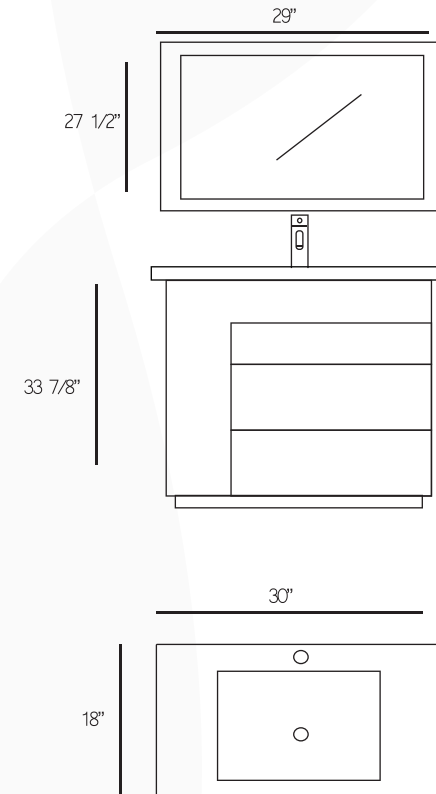

AVAILABLE IN

W24" x H34" x D18"

W30" x H34" x D18"

W36" x H34" x D18"

ESPRESSO

CHESTNUT

WHITE

WALNUT

AVAILABLE IN

W71" x H34" x D21"

W59" x H34" x D21"

ESPRESSO

CHESTNUT

AMARA

MODERN SERIES

MODERN SERIES

AVAILABLE IN

W30" x H33 7/8" x D18"

W36" x H33 7/8" x D18"

W48" x H33 7/8" x D18"

WENGE

MATT WHITE

GREY OAK

COSMO