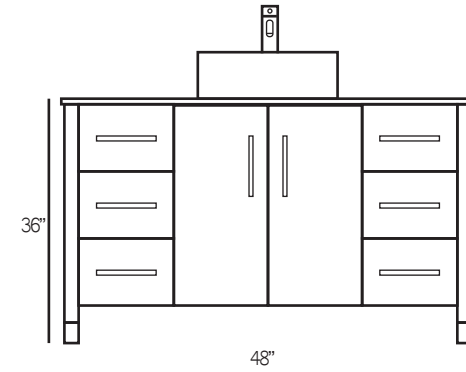

ADRIAN

FREE STANDING, ALL WOOD VANITY ONE PIECE WHITE QUARTZ TOP AND ABOVE MOUNT BASIN, MATCHING MORROR INCLUDED