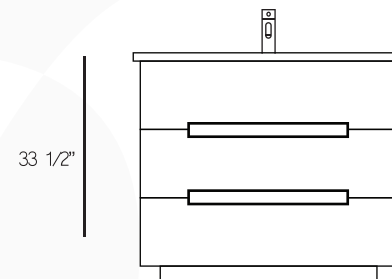

VERONA

FLOOR STANDING, ALL WOOD 3 DRAWERS VANITY ONE PIECE WHITE CERAMIC TOP WITH INTEGRATED BASIN, MATCHING MORROR INCLUDED