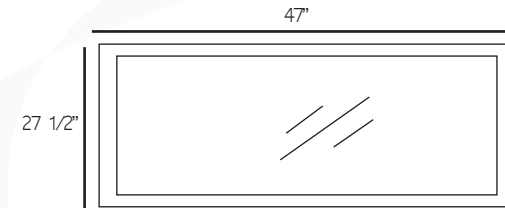

ALEXA

FLOOR STANDING, ALL WOOD VANITY ONE PIECE WHITE CERAMIC TOP WITH INTEGRATED BASIN, MATCHING MORROR INCLUDED