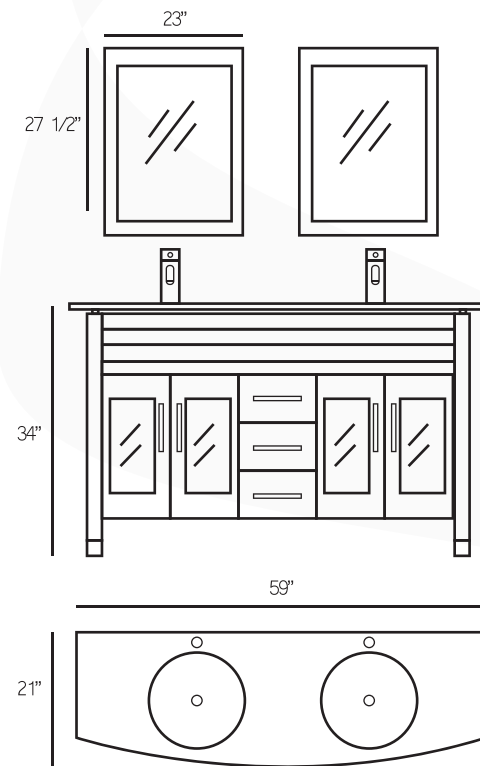

ESPRESSO

ADORA

CONTEMPO SERIES

ADORA

FREE STANDING, ALL WOOD VANITY ONE PIECE FROSTED GLASS TOP WITH INTEGRATED BASIN MATCHING MORROR INCLUDED

AVAILABLE IN

W59" x H34" x D21"

ESPRESSO