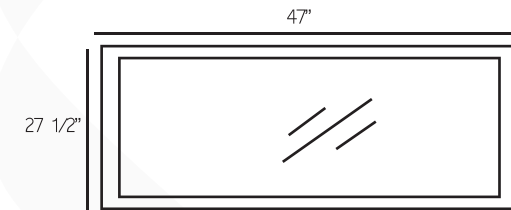

ASTORIA

FLOOR STANDING, ALL WOOD VANITY ONE THICK QUARTZ TOP WITH WHITE UNDERMOUNT BASIN, MATCHING MORROR INCLUDED