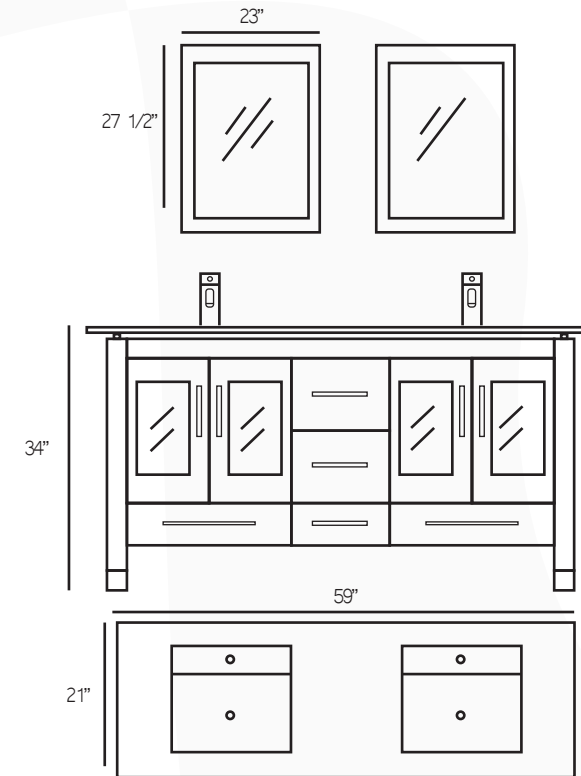

AMARA

FLOOR STANDING, ALL WOOD VANITY ONE PIECE FROSTED GLASS WITH INTEGRATED BASIN, MATCHING MORROR INCLUDED