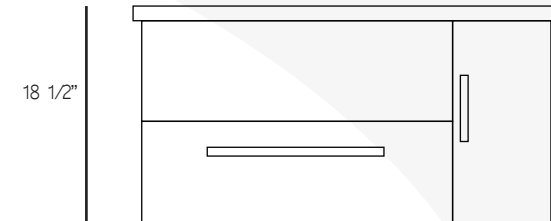

ADEN

WALL MOUNT, ALL WOOD VANITY WITH WHITE QUARTZ TOP AND OVAL UNDER MOUNT BASIN, MATCHING MIRROR INCLUDED