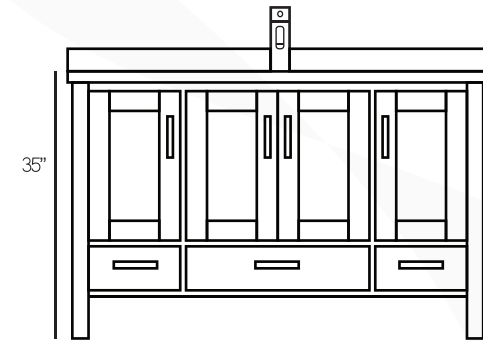

AUGUSTA

CREAM STONE TOP AND WHITE UNDERMOUNT ELLIPSE BASIN
SOLID BIRCH, AJUSTABLE LEG LEVELERS, MATCHING MORROR INCLUDED