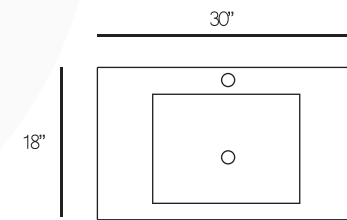

MODERN SERIES

VERONA

FLOOR STANDING, ALL WOOD 3 DRAWERS VANITY ONE PIECE WHITE CERAMIC TOP WITH INTEGRATED BASIN, MATCHING MORROR INCLUDED

AVAILABLE IN

W60" x H33 1/2" x D18"

WHITE

WALLNUT

VERONA