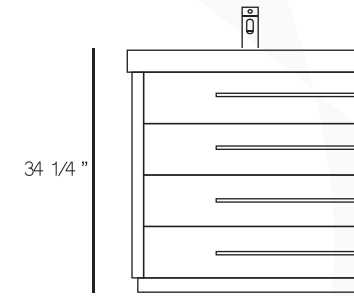

CARLO

FLOOR STANDING WITH 4 DRAWERS (3 FUNCTIONAL) ,
MATCHING MIRROR INCLUDED OR MEDICINE CABINET & CERAMIC TOP