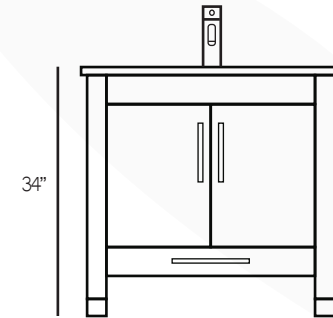

AVAILABLE IN

W24" x H34" x D18"

W30" x H34" x D18"

W36" x H34" x D18"

ESPRESSO

CHESTNUT

WHITE

WALNUT