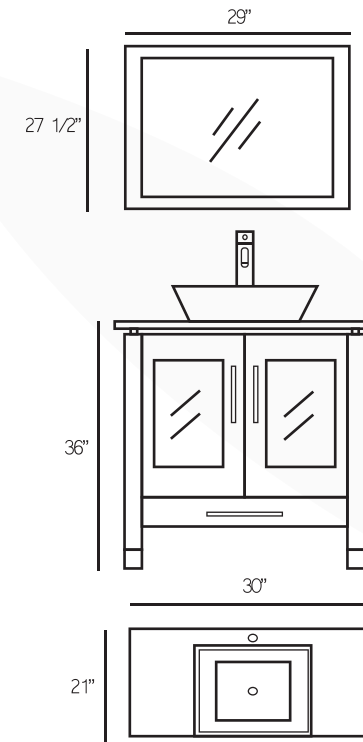

ADRIAN

FREE STANDING, ALL WOOD VANITY ONE PIECE WHITE QUARTZ TOP AND ABOVE MOUNT BASIN, MATCHING MORROR INCLUDED