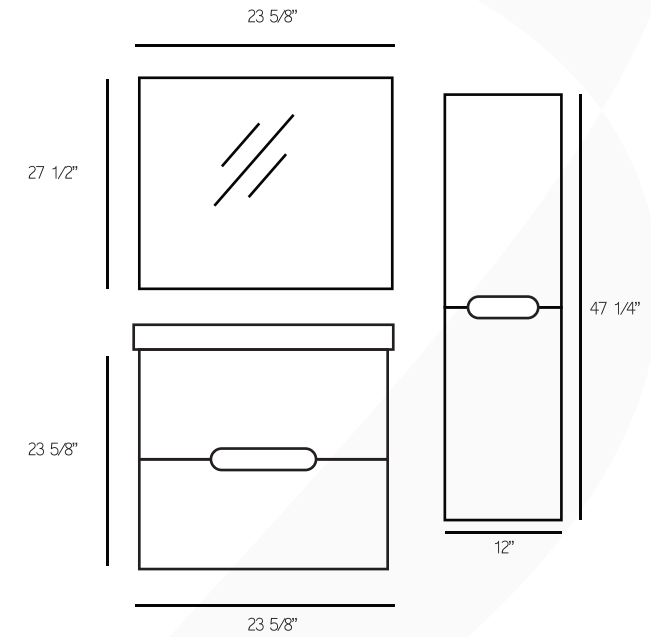

BELLEZZA SERIES

BELLEZZA SERIES

DOA

MODERN WALL MOUNTED, TWO DRAWERS STYLE, ALL WOOD VANITY WITH PORCELAIN WASHBASIN. MATCHING MIRROR INCLUDED. OPTIONAL SIDE CABINET.

AVAILABLE IN

W23 5/8" x H23 5/8" x D17 3/4"

AVAILABLE IN

W24" x H34" x D18"

W30" x H34" x D18"

W36" x H34" x D18"

ESPRESSO

CHESTNUT

WHITE

WALNUT