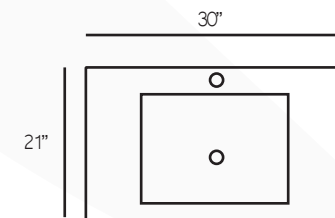

AMARA

FLOOR STANDING, ALL WOOD VANITY ONE PIECE FROSTED GLASS WITH INTEGRATED BASIN, MATCHING MORROR INCLUDED