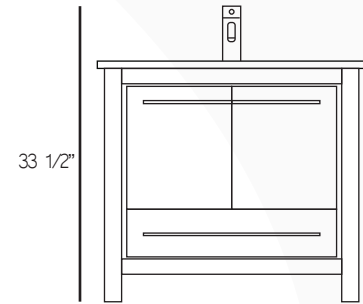

ALEXA

FLOOR STANDING, ALL WOOD VANITY ONE PIECE WHITE CERAMIC TOP WITH INTEGRATED BASIN, MATCHING MIRROR INCLUDED