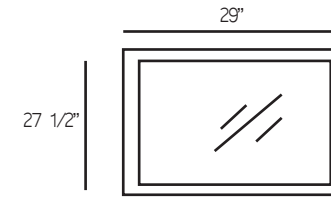

AMARA

FLOOR STANDING, ALL WOOD VANITY ONE PIECE FROSTED GLASS WITH INTEGRATED BASIN, MATCHING MORROR INCLUDED