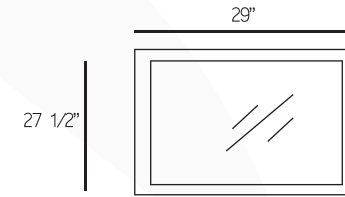

CARLO

FLOOR STANDING WITH 4 DRAWERS (3 FUNCTIONAL) ,
MATCHING MIRROR INCLUDED OR MEDICINE CABINET & CERAMIC TOP