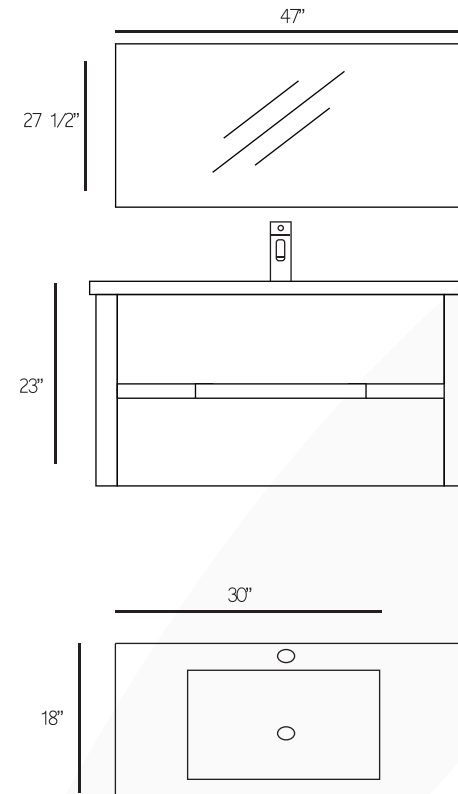

MODERN SERIES

CAREN

FLOOR STANDING OR WALL MOUNT ALL WOOD VANITY WITH POLISHED STEEL REMOVABLE LEGS
ONE PIECE WHITE CERAMIC TOP WITH INTEGRATED BASIN, MATCHING MORROR INCLUDED

AVAILABLE IN

W48" x H33 1/2" x D18"

WHITE

BLACK

CAREN