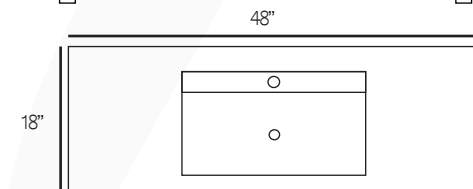

ALEXA

FLOOR STANDING, ALL WOOD VANITY ONE PIECE WHITE CERAMIC TOP WITH INTEGRATED BASIN, MATCHING MIRROR INCLUDED