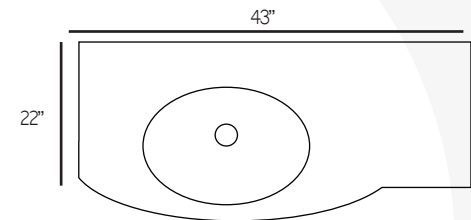

ADEN

WALL MOUNT, ALL WOOD VANITY WITH WHITE QUARTZ TOP AND OVAL UNDER MOUNT BASIN, MATCHING MIRROR INCLUDED