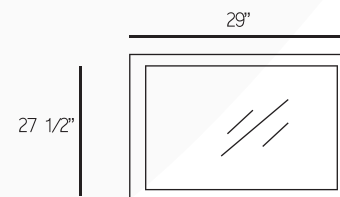

VERONA

FLOOR STANDING, ALL WOOD 3 DRAWERS VANITY ONE PIECE WHITE CERAMIC TOP WITH INTEGRATED BASIN, MATCHING MORROR INCLUDED