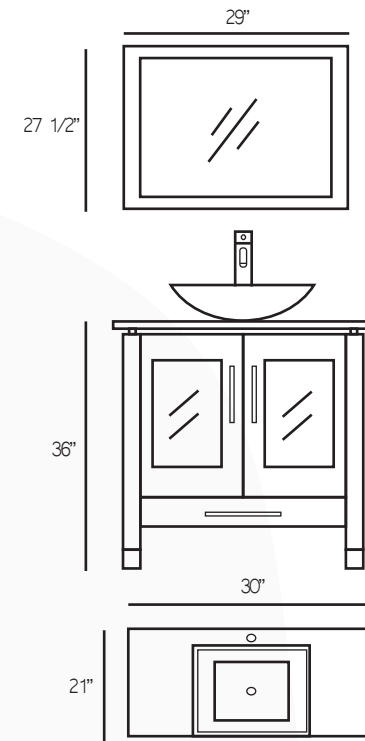

ESPRESSO

CHESTNUT

ADRIAN

CONTEMPO SERIES

ADRIAN

FREE STANDING, ALL WOOD VANITY WITH FROSTED GLASS TOP
AND BOWL, MATCHING MORROR INCLUDED

AVAILABLE IN

W24" x H36" x D21"

AVAILABLE IN

W24" x H34" x D18"

W30" x H34" x D18"

W36" x H34" x D18"

ESPRESSO

CHESTNUT

WHITE

WALNUT