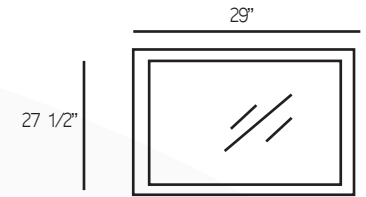

AVAILABLE IN

W24" x H34" x D18"

W30" x H34" x D18"

W36" x H34" x D18"

ESPRESSO

CHESTNUT

WHITE

WALNUT