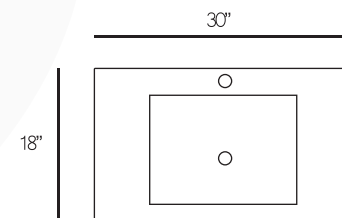

VERONA

FLOOR STANDING, ALL WOOD 3 DRAWERS VANITY ONE PIECE WHITE CERAMIC TOP WITH INTEGRATED BASIN, MATCHING MORROR INCLUDED