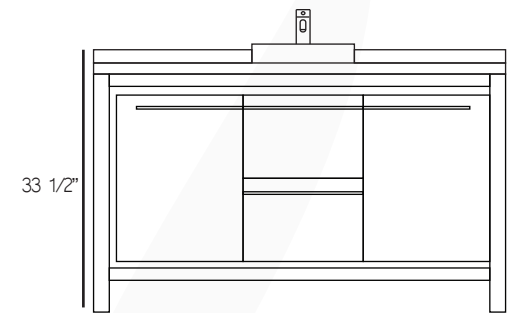

ALEXA

FLOOR STANDING, ALL WOOD VANITY ONE PIECE WHITE CERAMIC TOP WITH INTEGRATED BASIN, MATCHING MIRROR INCLUDED