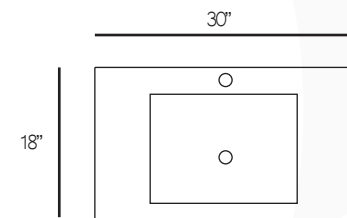

ALEXA

FLOOR STANDING, ALL WOOD VANITY ONE PIECE WHITE CERAMIC TOP WITH INTEGRATED BASIN, MATCHING MIRROR INCLUDED