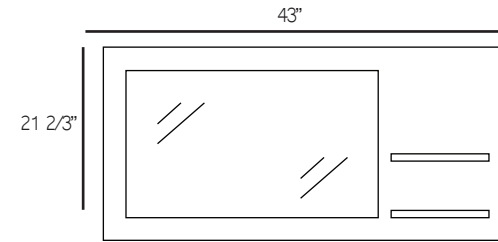

ADEN

WALL MOUNT, ALL WOOD VANITY WITH WHITE QUARTZ TOP AND OVAL UNDER MOUNT BASIN, MATCHING MIRROR INCLUDED