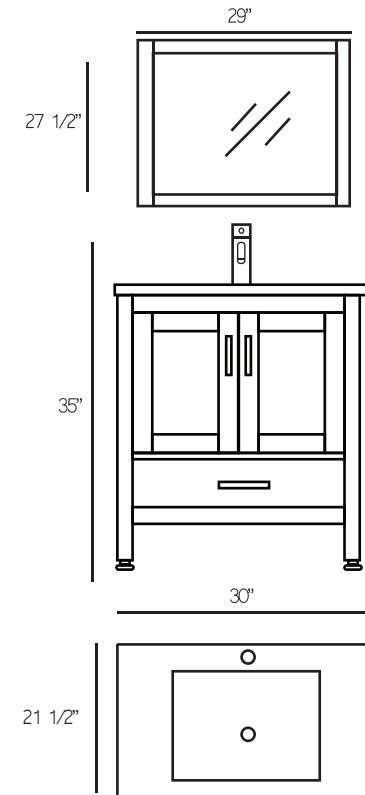

AUGUSTA

CREAM STONE TOP AND WHITE UNDERMOUNT ELLIPSE BASIN
SOLID BIRCH, ADJUSTABLE LEG LEVELERS, MATCHING MIRROR INCLUDED