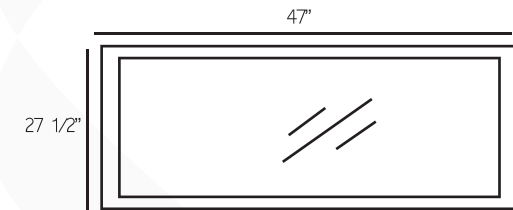

AUGUSTA

CREAM STONE TOP AND WHITE UNDERMOUNT ELLIPSE BASIN
SOLID BIRCH, AJUSTABLE LEG LEVELERS, MATCHING MORROR INCLUDED