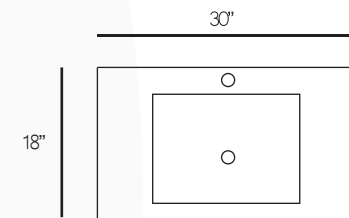

W39" x H20" x D18"

W48" x H20" x D18"

HIGH GLOSS WHITE

WALNUT

YAKIRA

MODERN SERIES

YASMINE

ALL WOOD VANITY , WALL HUNG, CERAMIC TOP
WITH INTEGRATED BASIN, MATCHING MIRROR INCLUDED.